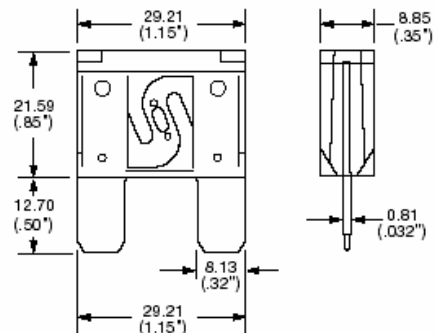

Maxi auto steekzekeringen – 299-serie

Bestelcodes:	Stroom	Kleur
20A	299 20A	geel
25A	299 25A	grijs
30A	299 30A	groen
35A	299 35A	bruin
40A	299 40A	oranje
50A	299 50A	rood
60A	299 60A	blauw
70A	299 70A	geel-bruin
80A	299 80A	naturel

Auto steekzekeringen mini