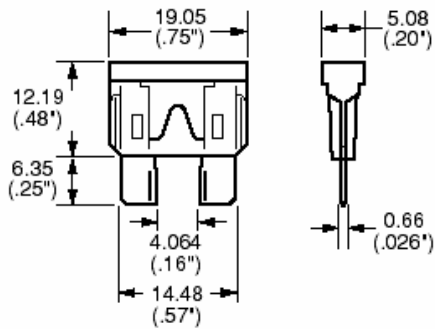

Zekeringen

Autozekeringen keramisch

Bestelcodes:	Stroom	Kleur
5A	RF 5A	geel
8A	RF 8A	wit
16A	RF 16A	rood
25A	RF 25A	blauw

5A	GLF 5A
7,5A	GLF 7A5
10A	GLF 10A
15A	GLF 15A
20A	GLF 20A
30A	GLF 30A
40A	GLF 40A

Auto steekzekeringen standaard

Bestelcodes:	Stroom	Kleur
1A	KFZ 1A	zwart
2A	KFZ 2A	grijs
3A	KFZ 3A	violet
4A	KFZ 4A	roze
5A	KFZ 5A	licht bruin
7,5A	KFZ 7A5	bruin
10A	KFZ 10A	rood
15A	KFZ 15A	licht blauw
20A	KFZ 20A	geel
25A	KFZ 25A	kleurloos
30A	KFZ 30A	groen

Auto steekzekeringen standaard met foutindicatie

Bestelcodes:	Stroom
1A	GLF 1A
2A	GLF 2A
3A	GLF 3A
4A	GLF 4A