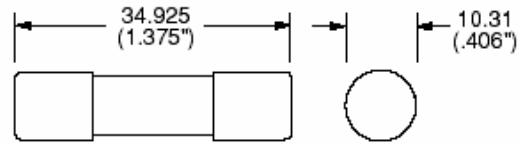

Zekeringen

Glaszekeringen 6,3x32mm

Puschel

Bestelcodes:

Stroom	Traag	Snel
32mA	FGT 32MA	-
50mA	FGT 50MA	FGS 50MA
63mA	FGT 63MA	FGS 63MA
80mA	FGT 80MA	FGS 80MA
100mA	FGT 100MA	FGS 100MA
125mA	FGT 125MA	FGS 125MA
160mA	FGT 160MA	FGS 160MA
200mA	FGT 200MA	FGS 200MA
250mA	FGT 250MA	FGS 250MA
315mA	FGT 315MA	FGS 315MA
400mA	FGT 400MA	FGS 400MA
500mA	FGT 500MA	FGS 500MA
630mA	FGT 630MA	FGS 630MA
800mA	FGT 800MA	FGS 800MA
1A	FGT 1A	FGS 1A
1,25A	FGT 1A25	FGS 1A25
1,6A	FGT 1A6	FGS 1A6
2A	FGT 2A	FGS 2A
2,5A	FGT 2A5	FGS 2A5
3,15A	FGT 3A15	FGS 3A15
4A	FGT 4A	FGS 4A
5A	FGT 5A	FGS 5A
6,3A	FGT 6A3	FGS 6A3
8A	FGT 8A	FGS 8A
10A	FGT 10A	FGS 10A
12A	FGT 12A*	FGS 12A*
15A	FGT 15A*	FGS 15A*
16A	FGT 16A*	FGS 16A*
20A	FGT 20A*	FGS 20A*

* = niet genormaliseerd

Keramische zekeringen 10,3x35mm – snel

Serie: BLS
Normen: UL tot 5A, CSA tot 5A
Spanning: 600V t/m 5A
250V vanaf 6A

Stroom	Bestelcode	Littlefuse nr.
1A	BLS 1A	537001.TA000
2A	BLS 2A	537002.TA000
4A	BLS 4A	537004.TA000
5A	BLS 5A	537005.TA000
7A	BLS 7A	537007.TA000
8A	BLS 8A	537008.TA000